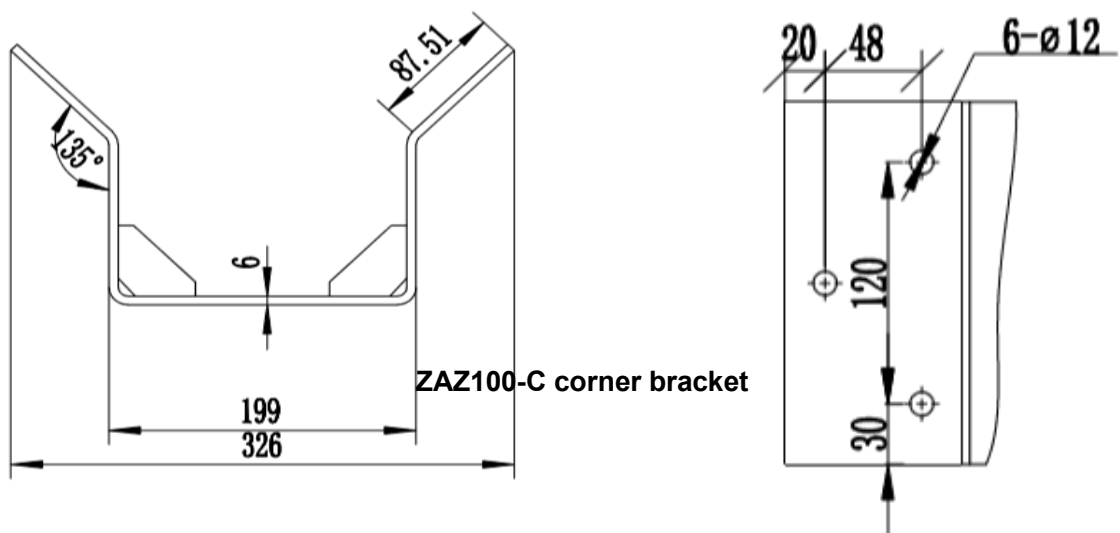

Dimension

Changzhou Zuoan Electronics Co., Ltd.

Peace village, Zhenglu Town, Tianning District, Changzhou, Jiangsu, P.R. China

Web: en.zaex.com.cn   zuosan818@zaex.com.cn

Tel: 0519-88962115-873   Fax: 0519-88968180