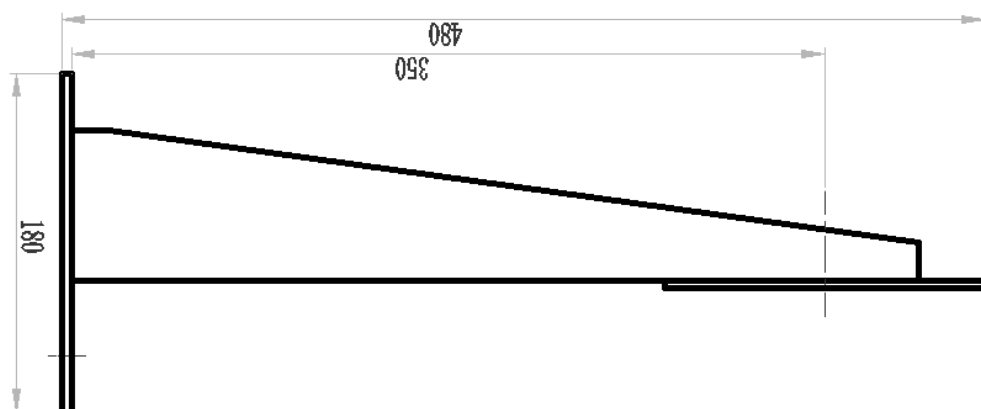

Main features:

- Material: Stainless steel 304 or 316L
- Maximum Loading: 100Kg
- Indoor and outdoor installation
- Easy to install and maintain

Changzhou Zuoan Electronics Co., Ltd.
Peace village, Zhenglu Town, Tianning District, Changzhou, Jiangsu, P.R. China
Web: en.zaex.com.cn zuosan818@zaex.com.cn
Tel: 0519-88962115-873 Fax: 0519-88968180

General

Material	Stainless steel 304 or 316L
Flexible Joint	Yes
Max Loading	100kg
Net weight	6.5kg
Gross Weight	6.7kg
Overall dimension	490*220*180mm

Dimension

Changzhou Zu'an Electronics Co., Ltd.
 Peace village, Zhenglu Town, Tianning District, Changzhou, Jiangsu, P.R. China
 Web: en.zaex.com.cn zu'an818@zaex.com.cn
 Tel: 0519-88962115-873 Fax: 0519-88968180