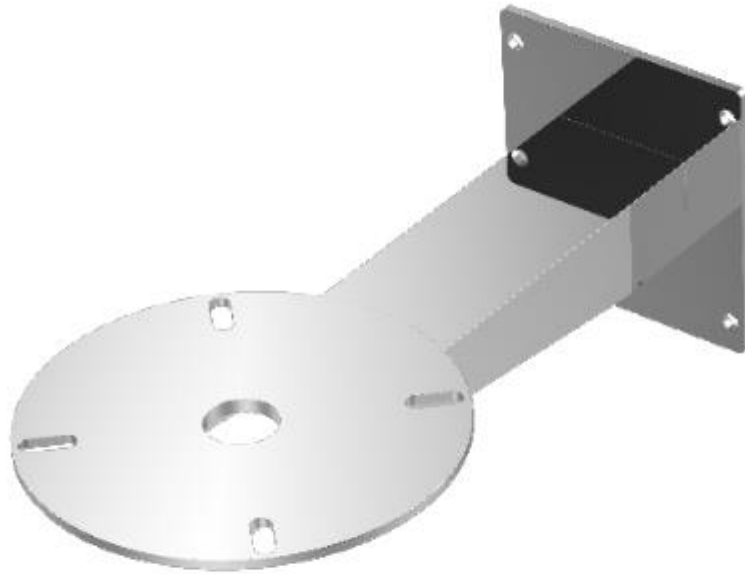

CZ6XX-BH Wall Bracket for PTZ Camera

Description:

CZ6XX-BH Wall Bracket is designed for the installation of ZUAN PTZ cameras on the wall. Solid and durable as you can see, the bracket can be well fixed to the wall and can hold the camera firmly.

Main features:

- Material: Stainless steel 304 or 316L
- Maximum Loading: 100Kg
- Indoor and outdoor installation
- Easy to install and maintain

Changzhou Zuoan Electronics Co., Ltd.
Peace village, Zhenglu Town, Tianning District, Changzhou, Jiangsu, P.R. China
Web: en.zaex.com.cn zuosan818@zaex.com.cn
Tel: 0519-88962115-873 Fax: 0519-88968180

General

Material	Stainless steel 304 or 316L
Flexible Joint	Yes
Max Loading	100kg
Net weight	6.5kg
Gross Weight	6.7kg
Overall dimension	490*220*180mm

Dimension

Changzhou Zu'an Electronics Co., Ltd.
 Peace village, Zhenglu Town, Tianning District, Changzhou, Jiangsu, P.R. China
 Web: en.zaex.com.cn zu'an818@zaex.com.cn
 Tel: 0519-88962115-873 Fax: 0519-88968180