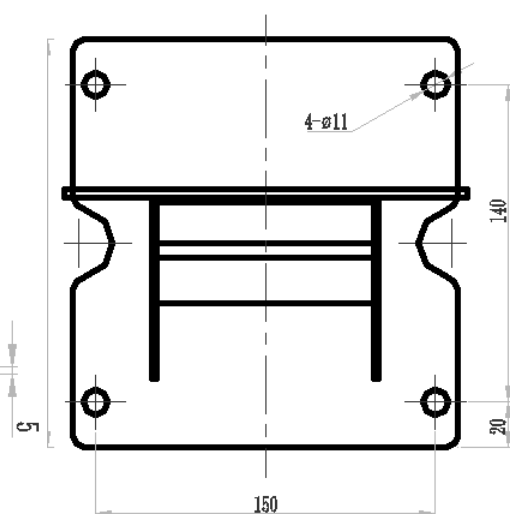

CZ6XX-BH Wall Bracket for PTZ Camera

Description:

CZ6XX-BH Wall Bracket is designed for the installation of ZUAN PTZ cameras on the wall. Solid and durable as you can see, the bracket can be well fixed to the wall and can hold the camera firmly.

General

Material	Stainless steel 304 or 316L
Flexible Joint	Yes
Max Loading	100kg
Net weight	6.5kg
Gross Weight	6.7kg
Overall dimension	490*220*180mm

Dimension

Changzhou Zu'an Electronics Co., Ltd.
 Peace village, Zhenglu Town, Tianning District, Changzhou, Jiangsu, P.R. China
 Web: en.zaex.com.cn zu'an818@zaex.com.cn
 Tel: 0519-88962115-873 Fax: 0519-88968180