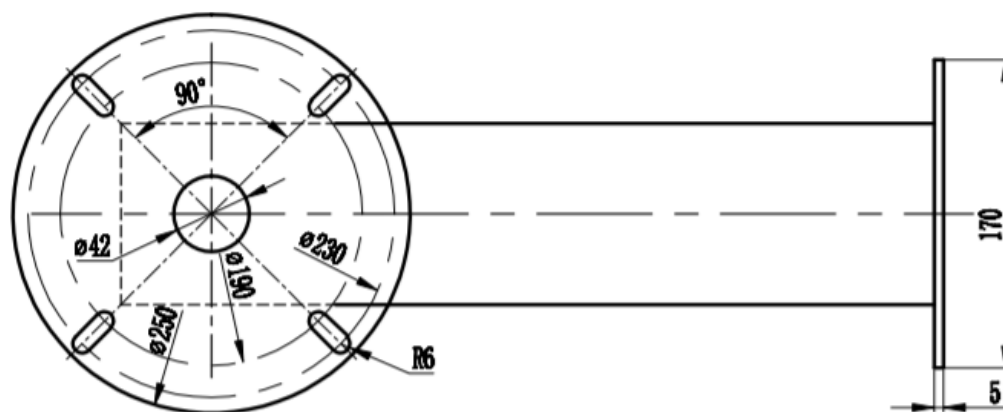

CZ6XX-BH Wall Bracket for PTZ Camera

Description:

CZ6XX-BH Wall Bracket is designed for the installation of ZUAN PTZ cameras on the wall. Solid and durable as you can see, the bracket can be well fixed to the wall and can hold the camera firmly.

General

Material	Stainless steel 304 or 316L
Flexible Joint	Yes
Max Loading	100kg
Net weight	6.5kg
Gross Weight	6.7kg
Overall dimension	490*220*180mm

Dimension

Changzhou Zu'an Electronics Co., Ltd.
 Peace village, Zhenglu Town, Tianning District, Changzhou, Jiangsu, P.R. China
 Web: en.zaex.com.cn zu'an818@zaex.com.cn
 Tel: 0519-88962115-873 Fax: 0519-88968180