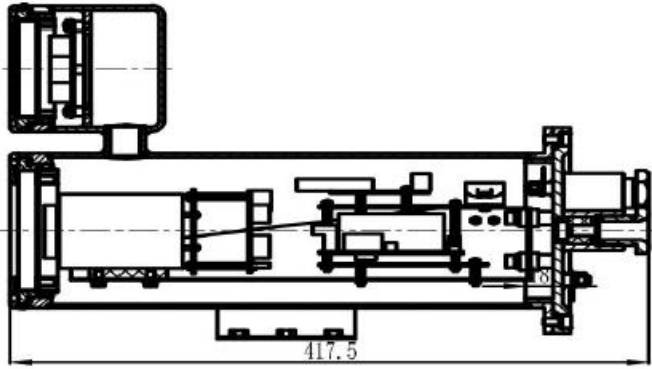

Dimension

KBA127(F)