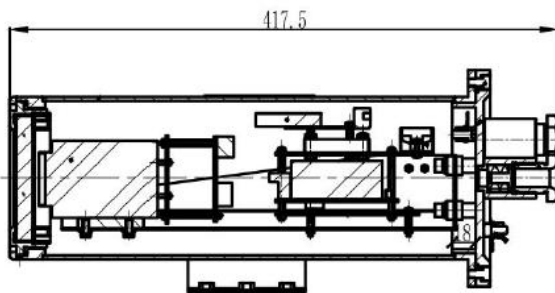

Dimension

KBA127(F)

KBA127(G)