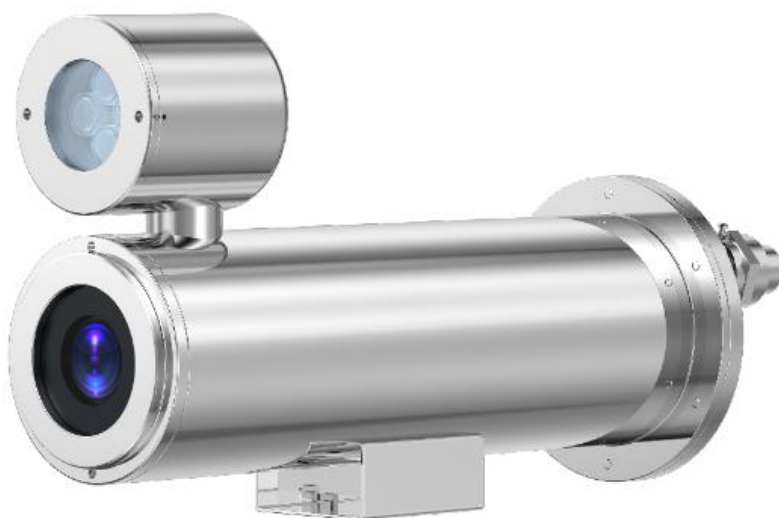

**KBA127 SERIES FIXED POINT SURVEILLANCE EXPLOSION PROOF
CCTV CAMERA WITH LIGHTS FOR UNDERGROUND COAL MINING**

KBA127(F)

KBA127(G)

FEATURES:

- 304/316L Stainless steel construction
- Ingress protection: IP68 rated
- Explosion proof marking: Ex d I Mb,
- Optional heater, cooling kit as optional
- Voltage Input:AC127V
- Aux lights for night vision 30m.
- Camera: 2MPvari-focal bullet camera
- Motorized lens 2.8-12mm
- optional Audio/alarm I/O
- Fit for coal mining, where there is an explosive mixture of methane and coal dust underground, but no corrosive gas that breaks the insulation.

Model	KBA127(F)	KBA127(G)
Atmospheric pressure	80KPa~106Kpa	
Ambient Temperature	0°C~+40°C	
Relative Humidity	≤95% (+25°C)	
Ex-proof mark	Ex d I Mb	
MA certificate no.	CCCMT15.0384	
Ingress Protection	IP68	
Voltage Input	AC127V,	
Power consumption	Less than 50VA	
Window glass	Strong tempered glasss	
Overall dimension	418*268*166mm	418*360*171mm
Net weight	11KG	13KG
Aux lights distance	White light 30m Or Infrared light 30m	White light 60m Or Infrared light 60m
Material	Stainless Steel 304, or Stainless Steel 316L	
Network	10/100Mbps, TCP/IP Full Duplex Communication	
Fiber optical (optional)	2port- Single Mode Single Fiber, 1310T/1550R (standard) Optional Multi Mode Single Fiber, 1310T/1550R	
Cable output	Integrated cable, 2m long	
Cable gland	2pcs M24*1.5	