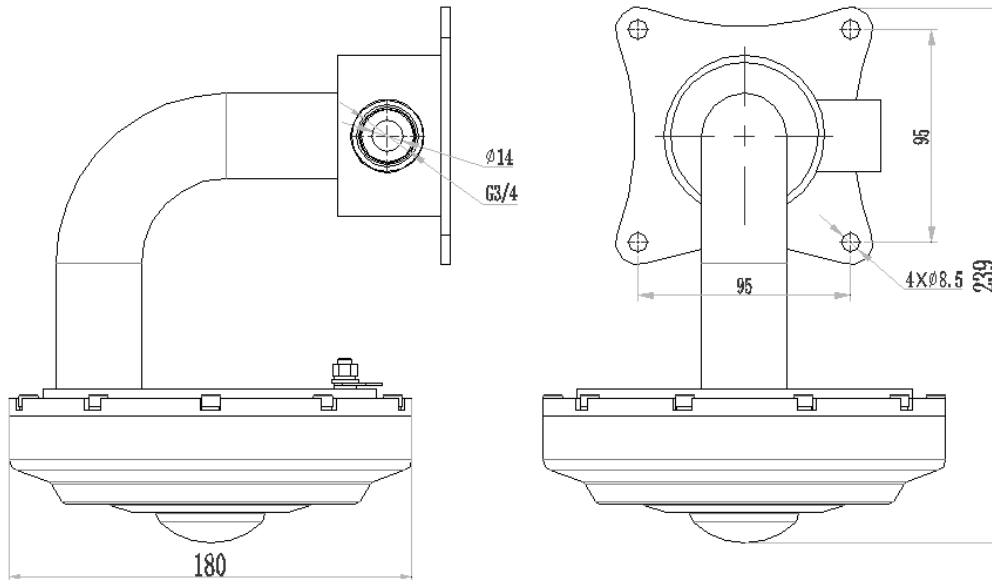

Drawings

With Wall Bracket (CZ6417-B)