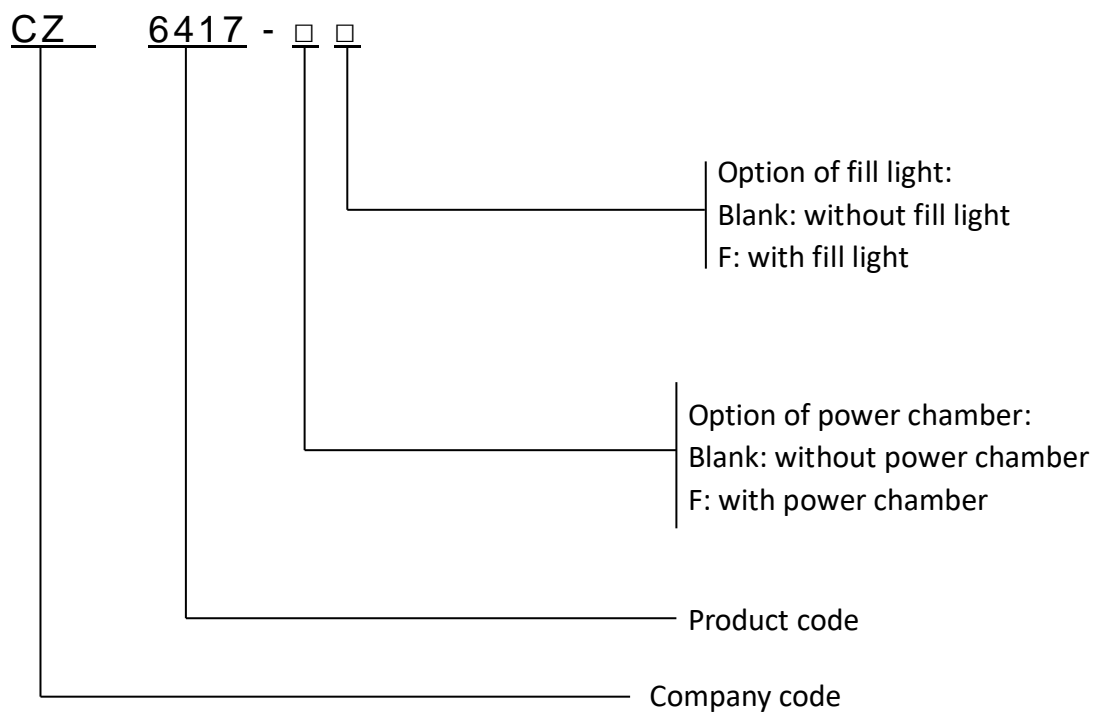

Main Features:

- ATEX, IECEx certified
- Application: gas zone 1, zone 2; dust zone 21, 22.
- Ex d II CT6 Gb/ Ex tD A21 IP68 T80°C
- Ultra-wide angle lens, 360° panoramic image,
- Stainless steel 304 or 316L
- Optional electropolished or corrosion resistant paint finish
- Enclosure Protection: IP68
- 1/2.8", progressive scan, CMOS
- 5MP, Max. 2592*1944 resolution
- Fisheye, panoramic and PTZ view
- Smart IR, up to 10m IR distance
- 2D/3D DNR, ROI, ONVIF Conformance
- Ultra265, H.265, H.264, MJPEG
- DC12V,PoE.Wide voltage range of $\pm 25\%$

CZ6417-□□□ EXPLOSION PROOF FIXED CAMERA