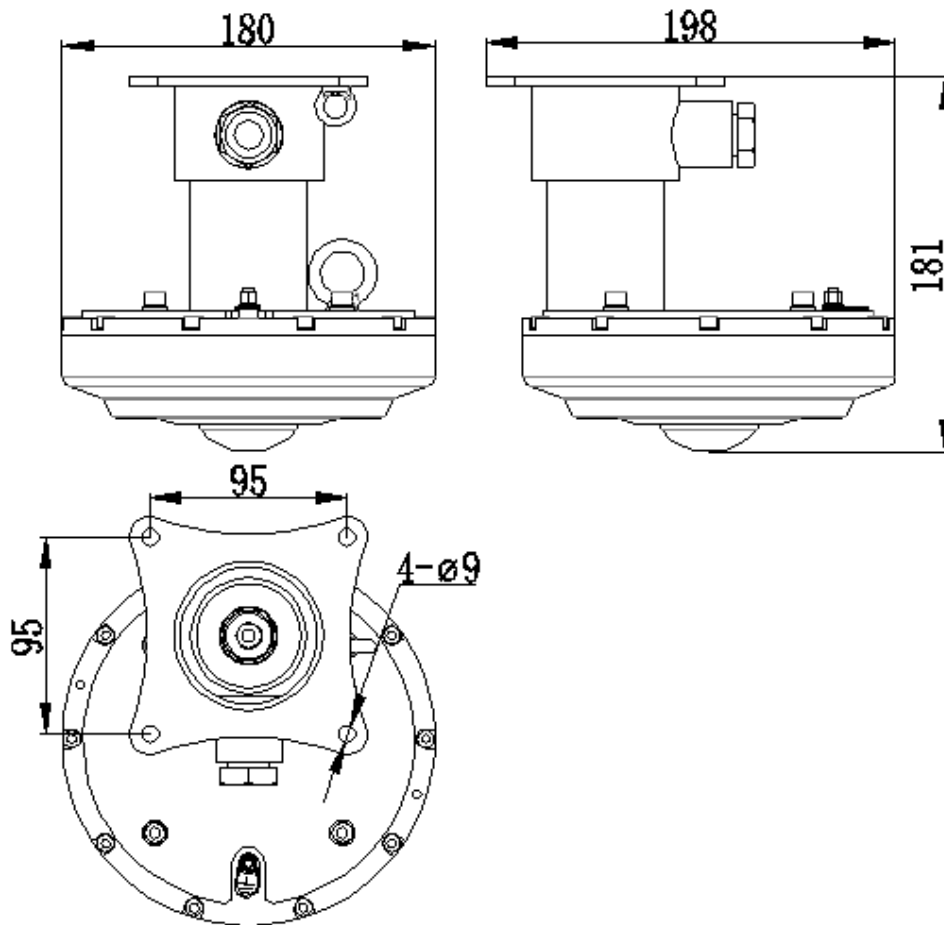

With Wall Bracket (CZ6417-B)