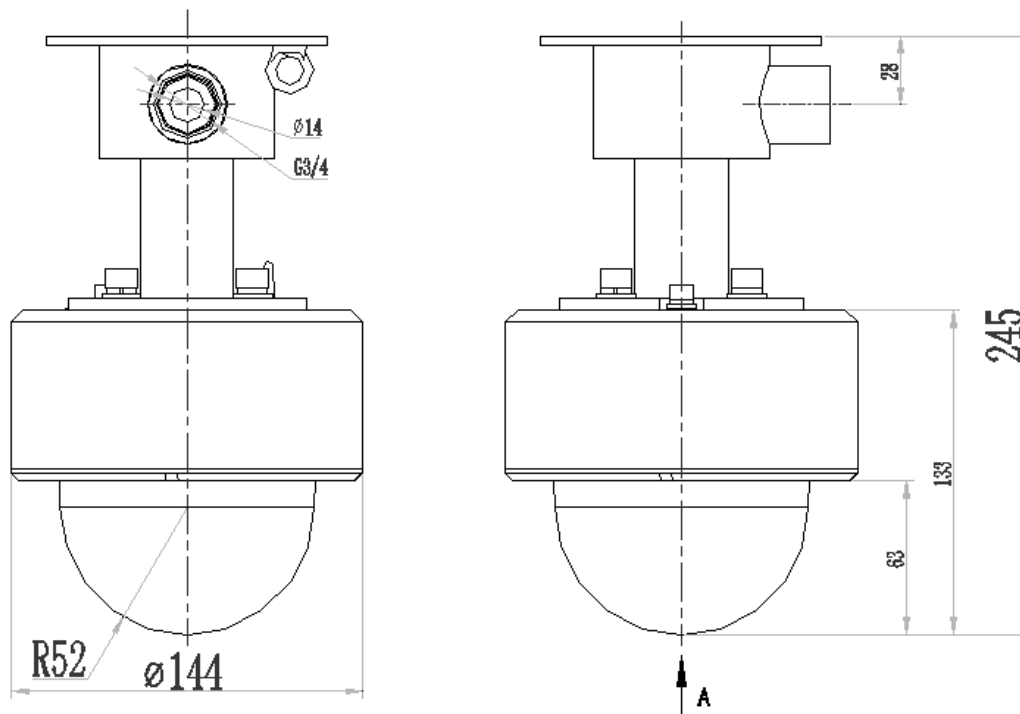

Casing	Stainless steel 304 or 316L Optional with corrosion proof painting
Dimensions	Φ144 (mm) x 245 (mm) (include ceiling mount)
Net Weight	6.4kg with ceiling mount bracket
Gross Weight	6.5kg with ceiling mount bracket

Drawings

Changzhou Zu'an Electronics Co., Ltd.
Peace village, Zhenglu Town, Tianning District, Changzhou, Jiangsu, P.R. China
Web: en.zaex.com.cn   zuan818@zaex.com.cn
Tel: 0519-88962115-873   Fax: 0519-88968180