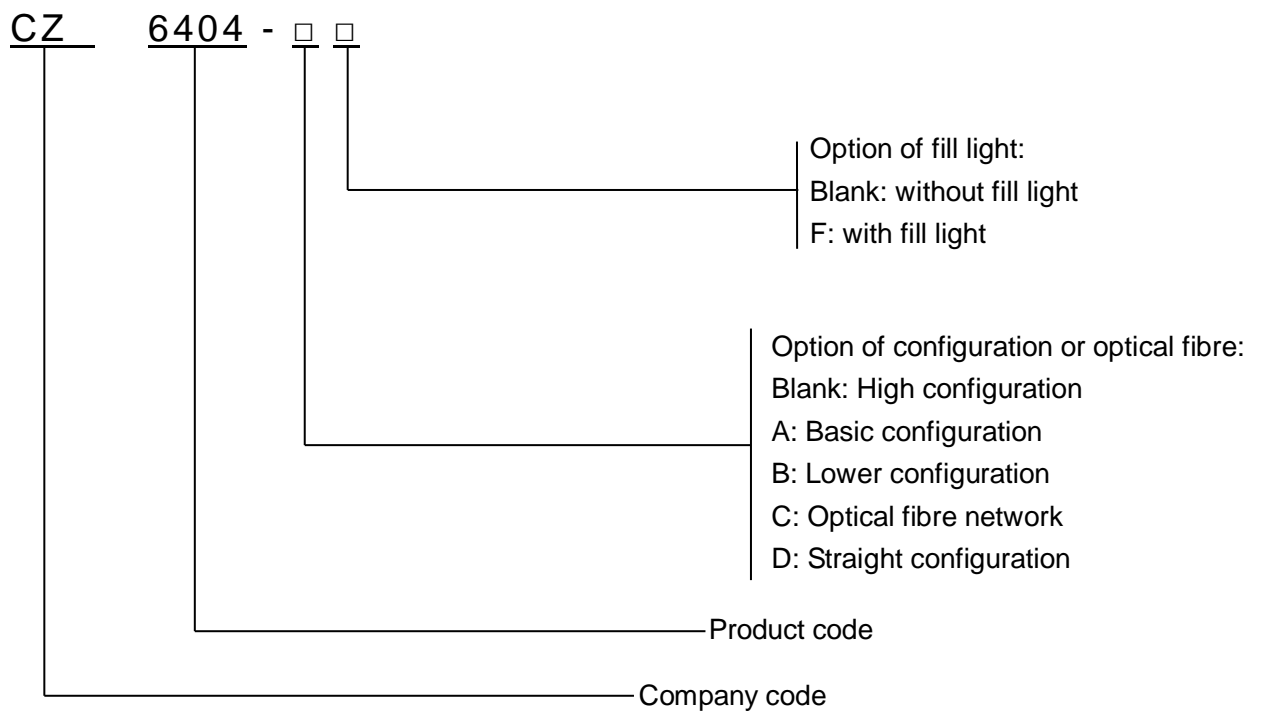

CZ6404 Series 5MP IR Vari-focal Explosion Proof Mini Dome Camera

Description

The ATEX & IECEx certified CZ6404 are ZUOAN designed classic explosion-proof corrosion-proof camera, which can load various camera. This product has obtained group II explosion-proof level certification and temperature level certification, applicable for Zone 1 and Zone 2 hazardous areas that explosive mixture of group IIA, IIB, IIC, T1~T6 gases, vapors and air may exists, Zone 21 and Zone 22 hazardous areas that explosive dust may exist. For example: refine, oil extraction, gas extraction, chemical, petrol station and other environment.

CZ6404-□□□ EXPLOSION PROOF FIXED CAMERA

Specification:

Camera					
Image Sensor	1/2.7" 5 Megapixel progressive CMOS				
Max. Resolution	2592 (H) × 1944 (V)				
ROM	128 MB				
RAM	256 MB				
Scanning System	Progressive				
Electronic Shutter Speed	Auto/Manual 1/3 s–1/100000 s				
Min. Illumination	0.008 Lux @ F1.5				
S/N Ratio	>56 dB				
Illumination Distance	40 m (131.2 ft)				
Illuminator On/Off Control	Auto/Manual				
Illuminator Number	2 (IR LED)				
Lens					
Lens Type	Motorized vari-focal				
Mount Type	φ14				
Focal Length	2.7 mm–13.5 mm				
Max. Aperture	F1.5				
Field of View	Horizontal: 100°–26° Vertical: 72°–20° Diagonal: 133°–33°				
Iris Type	Fixed				
Close Focus Distance	0.8m–0.8m (2.62 ft–2.62 ft)				
DORI Distance	Lens	Detect	Observe	Recognize	Identify
	W	64 m (209.97 ft)	25.6 m (83.99 ft)	12.8 m (41.99 ft)	6.4 m (21 ft)
	T	220 m (721.78 ft)	88 m (288.71 ft)	44 m (144.36 ft)	22 m (72.18 ft)
Smart Event					
IVS	Tripwire; intrusion				
Video					
Video Compression	H.265; H.264; H.264B; MJPEG (only supported by the sub stream)				
Smart Codec	Smart H.265+/ Smart H.264+				
Video Frame Rate	Main stream: 2592 × 1944 (1 fps-20 fps); 2688 × 1520 (1 fps-25/30 fps) Sub stream: 704 × 576 (1 fps-25 fps); 704 × 480 (1 fps-30 fps)				
Stream Capability	2 streams				