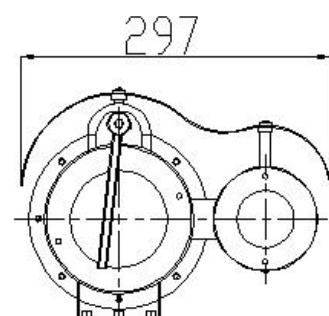

Changzhou Zuoan Electronics Co., Ltd.
Peace village, Zhenglu Town, Tianning District, Changzhou, Jiangsu, P.R. China
Web: en.zaex.com.cn zuoan818@zaex.com.cn
Tel: 0519-88962115-873 Fax: 0519-88968180

	Output: impedance 600Ω; amplitude 2V [p-p]
Alarm I/O	1/1
RS485	N/A
Built-in Mic	N/A
Built-in Speaker	N/A
WIFI	N/A
Network	1 * RJ45 10M/100M Base-TX Ethernet
Video Output	N/A
Trail cable	2m integrated cable Option 1: power+CAT Option 2: power+RS485+coaxial cable Option 3: power+CAT+audio+alarm+RS485+coaxial cable Option 4: power+CAT+audio+alarm+fiber cable
Certifications	
Certifications	ATEX, IECEx certified
Explosion proof certification	ATEX: Presafe 20 ATEX 45644X, IECEx: IECEx PRE20.0042X
ATEX Explosion proof marking	With optical fibre Models: CZ1035, CZ1035A, CZ1035B, CZ1035C, CZ1035D  II2G Ex db op is op pr IIC T6 Gb,  II2D Ex tb op is op pr IIIC T80 °C Db Without optical fibre models: CZ1035, CZ1035A, CZ1035B, CZ1035C, CZ1035D  II2G Ex db op is IIC T6 Gb  II2D Ex tb op is IIIC T80 °C Db
IECEx Explosion proof marking	Without optical fibre: Ex db op is IIC T6 Gb Ex tb op is IIIC T80° C Db With optical fibre: Ex db op is op pr IIC T6 Gb Ex tb op is op pr IIIC T80° C Db
General	
Power	DC 12V±25%, PoE (IEEE 802.3af)
	Power consumption: Max 10.5W
Cable thread hole	2pcs M25*1.5(standard) or M27*1.25
Cable	Integrated cable
Dimensions (L × W × H)	CZ1035(F), CZ1035A: 523*406*221mm, CZ1035B(F): 523*297*196mm, CZ1035C(F): 484*172*286mm, CZ1035D(F): 523*297*221mm

Dimension

CZ1035(F)

CZ1035-A(F)

CZ1035-B(F)

CZ1035-C(F)

CZ1035-D(F)

Relatives

CZ300 ATEX Ex Optical Box