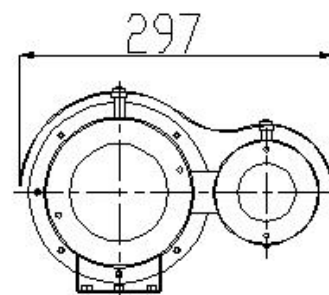

Changzhou Zuoan Electronics Co., Ltd.
Peace village, Zhenglu Town, Tianning District, Changzhou, Jiangsu, P.R. China
Web: en.zaex.com.cn zuoan818@zaex.com.cn
Tel: 0519-88962115-873 Fax: 0519-88968180

	Output: impedance 600Ω; amplitude 2V [p-p]
Alarm I/O	1/1
RS485	N/A
Built-in Mic	N/A
Built-in Speaker	N/A
WIFI	N/A
Network	1 * RJ45 10M/100M Base-TX Ethernet
Video Output	N/A
Trail cable	2m integrated cable Option 1: power+CAT Option 2: power+RS485+coaxial cable Option 3: power+CAT+audio+alarm+RS485+coaxial cable Option 4: power+CAT+audio+alarm+fiber cable
Certifications	
Certifications	ATEX, IECEx certified
Explosion proof certification	ATEX: Presafe 20 ATEX 45644X, IECEx: IECEx PRE20.0042X
ATEX Explosion proof marking	With optical fibre Models: CZ1035, CZ1035A, CZ1035B, CZ1035C, CZ1035D  II2G Ex db op is op pr IIC T6 Gb,  II2D Ex tb op is op pr IIIC T80 °C Db Without optical fibre models: CZ1035, CZ1035A, CZ1035B, CZ1035C, CZ1035D  II2G Ex db op is IIC T6 Gb  II2D Ex tb op is IIIC T80 °C Db
IECEx Explosion proof marking	Without optical fibre: Ex db op is IIC T6 Gb Ex tb op is IIIC T80° C Db With optical fibre: Ex db op is op pr IIC T6 Gb Ex tb op is op pr IIIC T80° C Db
General	
Power	DC 12V±25%, PoE (IEEE 802.3af)
	Power consumption: Max 10.5W
Cable thread hole	2pcs M25*1.5(standard) or M27*1.25
Cable	Integrated cable
Dimensions (L × W × H)	CZ1035(F), CZ1035A: 523*406*221mm, CZ1035B(F): 523*297*196mm, CZ1035C(F): 484*172*286mm, CZ1035D(F): 523*297*221mm

Dimension

CZ1035(F)

CZ1035-A(F)

CZ1035-B(F)

CZ1035-C(F)

CZ1035-D(F)

Relatives

CZ300 ATEX Ex Optical Box