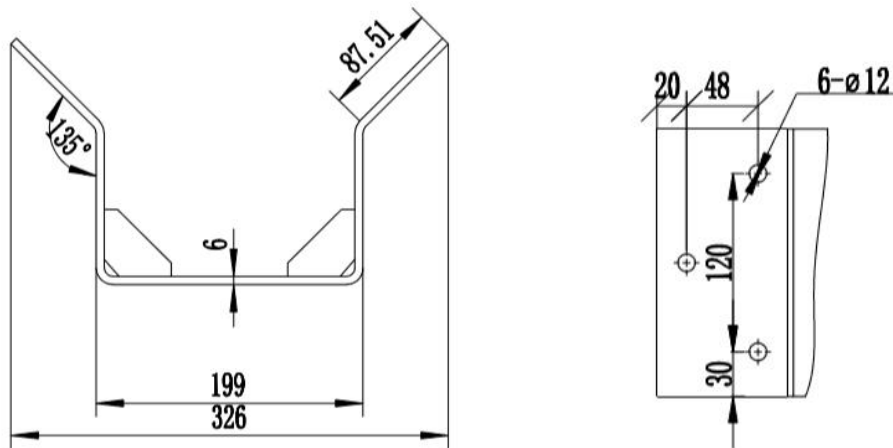

Changzhou Zuoan Electronics Co., Ltd.
Peace village, Zhenglu Town, Tianning District, Changzhou, Jiangsu, P.R. China
Web: en.zaex.com.cn zuoan818@zaex.com.cn
Tel: 0519-88962115-873 Fax: 0519-88968180

	Output: impedance 600Ω; amplitude 2V [p-p]
Alarm I/O	1/1
RS485	N/A
Built-in Mic	N/A
Built-in Speaker	N/A
WIFI	N/A
Network	1 * RJ45 10M/100M Base-TX Ethernet
Video Output	N/A
Trail cable	2m integrated cable Option 1: power+CAT Option 2: power+RS485+coaxial cable Option 3: power+CAT+audio+alarm+RS485+coaxial cable Option 4: power+CAT+audio+alarm+fiber cable
Certifications	
Certifications	ATEX, IECEx certified
Explosion proof certification	ATEX: Presafe 20 ATEX 45644X, IECEx: IECEx PRE20.0042X
ATEX Explosion proof marking	With optical fibre Models: CZ1035, CZ1035A, CZ1035B, CZ1035C, CZ1035D  II2G Ex db op is op pr IIC T6 Gb,  II2D Ex tb op is op pr IIIC T80 °C Db Without optical fibre models: CZ1035, CZ1035A, CZ1035B, CZ1035C, CZ1035D  II2G Ex db op is IIC T6 Gb  II2D Ex tb op is IIIC T80 °C Db
IECEx Explosion proof marking	Without optical fibre: Ex db op is IIC T6 Gb Ex tb op is IIIC T80° C Db With optical fibre: Ex db op is op pr IIC T6 Gb Ex tb op is op pr IIIC T80° C Db
General	
Power	DC 12V±25%, PoE (IEEE 802.3af)
	Power consumption: Max 10.5W
Cable thread hole	2pcs M25*1.5(standard) or M27*1.25
Cable	Integrated cable
Dimensions (L × W × H)	CZ1035(F), CZ1035A: 523*406*221mm, CZ1035B(F): 523*297*196mm, CZ1035C(F): 484*172*286mm, CZ1035D(F): 523*297*221mm

Dimension

CZ1035(F)

CZ1035-A(F)

CZ1035-B(F)

CZ1035-C(F)

CZ1035-D(F)

Relatives

CZ300 ATEX Ex Optical Box

ZAEX02 ATEX Ex glands

ZAZ100B Wall bracket with mount adapter

ZAZ100-C corner bracket

ZAZ100-PMB Pole mount adapter

ZAZ100B Wall bracket with mount adapter

ZAZ100C corner bracket

ZAZ100-PMB pole mounted bracket