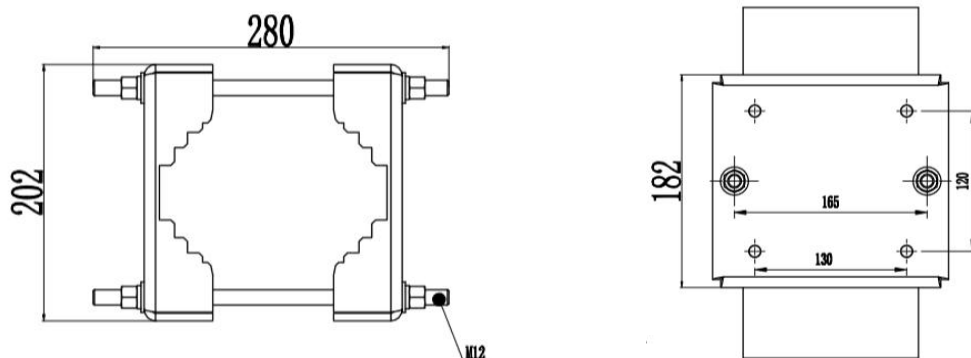

Changzhou Zuoan Electronics Co., Ltd.
Peace village, Zhenglu Town, Tianning District, Changzhou, Jiangsu, P.R. China
Web: en.zaex.com.cn zuoan818@zaex.com.cn
Tel: 0519-88962115-873 Fax: 0519-88968180

	Output: impedance 600Ω; amplitude 2V [p-p]
Alarm I/O	1/1
RS485	N/A
Built-in Mic	N/A
Built-in Speaker	N/A
WIFI	N/A
Network	1 * RJ45 10M/100M Base-TX Ethernet
Video Output	N/A
Trail cable	2m integrated cable Option 1: power+CAT Option 2: power+RS485+coaxial cable Option 3: power+CAT+audio+alarm+RS485+coaxial cable Option 4: power+CAT+audio+alarm+fiber cable
Certifications	
Certifications	ATEX, IECEx certified
Explosion proof certification	ATEX: Presafe 20 ATEX 45644X, IECEx: IECEx PRE20.0042X
ATEX Explosion proof marking	With optical fibre Models: CZ1035, CZ1035A, CZ1035B, CZ1035C, CZ1035D  II2G Ex db op is op pr IIC T6 Gb,  II2D Ex tb op is op pr IIIC T80 °C Db Without optical fibre models: CZ1035, CZ1035A, CZ1035B, CZ1035C, CZ1035D  II2G Ex db op is IIC T6 Gb  II2D Ex tb op is IIIC T80 °C Db
IECEx Explosion proof marking	Without optical fibre: Ex db op is IIC T6 Gb Ex tb op is IIIC T80° C Db With optical fibre: Ex db op is op pr IIC T6 Gb Ex tb op is op pr IIIC T80° C Db
General	
Power	DC 12V±25%, PoE (IEEE 802.3af)
	Power consumption: Max 10.5W
Cable thread hole	2pcs M25*1.5(standard) or M27*1.25
Cable	Integrated cable
Dimensions (L × W × H)	CZ1035(F), CZ1035A: 523*406*221mm, CZ1035B(F): 523*297*196mm, CZ1035C(F): 484*172*286mm, CZ1035D(F): 523*297*221mm

Dimension

CZ1035(F)

CZ1035-A(F)

CZ1035-B(F)

CZ1035-C(F)

CZ1035-D(F)

Relatives

CZ300 ATEX Ex Optical Box

ZAEX02 ATEX Ex glands

ZAZ100B Wall bracket with mount adapter

ZAZ100-C corner bracket

ZAZ100-PMB Pole mount adapter

ZAZ100B Wall bracket with mount adapter

ZAZ100C corner bracket

ZAZ100-PMB pole mounted bracket