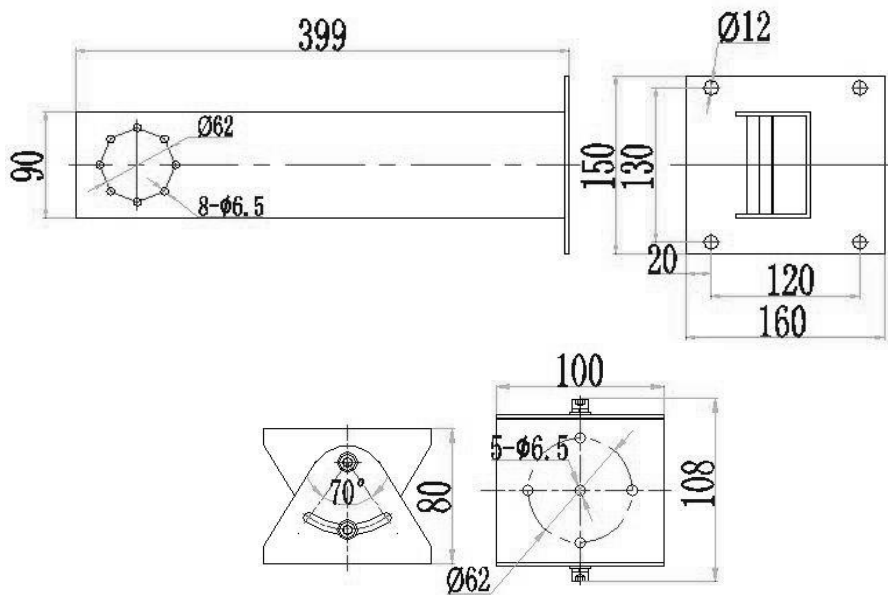

ZAZ100-PMB pole mounted bracket

Changzhou Zuoa Electronics Co., Ltd.
Peace village, Zhenglu Town, Tianning District, Changzhou, Jiangsu, P.R. China
Web: en.zaex.com.cn   zuoan818@zaex.com.cn
Tel: 0519-88962115-873   Fax: 0519-88968180