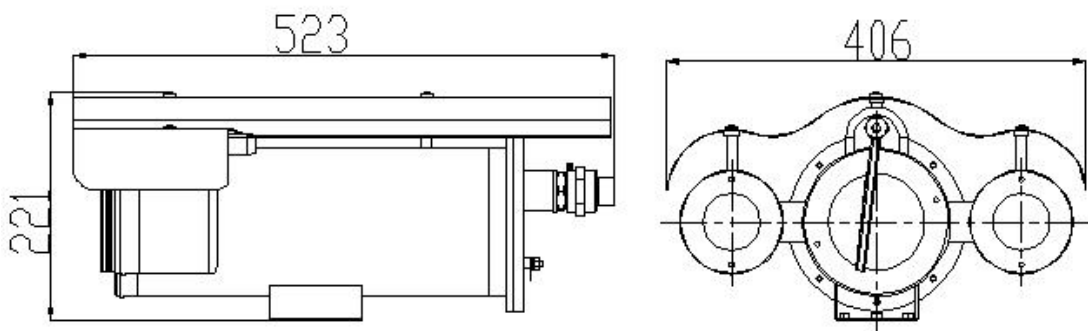

Changzhou Zuoan Electronics Co., Ltd.
Peace village, Zhenglu Town, Tianning District, Changzhou, Jiangsu, P.R. China
Web: en.zaex.com.cn zuoan818@zaex.com.cn
Tel: 0519-88962115-873 Fax: 0519-88968180

	Output: impedance 600Ω; amplitude 2V [p-p]
Alarm I/O	1/1
RS485	N/A
Built-in Mic	N/A
Built-in Speaker	N/A
WIFI	N/A
Network	1 * RJ45 10M/100M Base-TX Ethernet
Video Output	N/A
Trail cable	2m integrated cable Option 1: power+CAT Option 2: power+RS485+coaxial cable Option 3: power+CAT+audio+alarm+RS485+coaxial cable Option 4: power+CAT+audio+alarm+fiber cable
Certifications	
Certifications	ATEX, IECEx certified
Explosion proof certification	ATEX: Presafe 20 ATEX 45644X, IECEx: IECEx PRE20.0042X
ATEX Explosion proof marking	With optical fibre Models: CZ1035, CZ1035A, CZ1035B, CZ1035C, CZ1035D  II2G Ex db op is op pr IIC T6 Gb,  II2D Ex tb op is op pr IIIC T80 °C Db Without optical fibre models: CZ1035, CZ1035A, CZ1035B, CZ1035C, CZ1035D  II2G Ex db op is IIC T6 Gb  II2D Ex tb op is IIIC T80 °C Db
IECEx Explosion proof marking	Without optical fibre: Ex db op is IIC T6 Gb Ex tb op is IIIC T80° C Db With optical fibre: Ex db op is op pr IIC T6 Gb Ex tb op is op pr IIIC T80° C Db
General	
Power	DC 12V±25%, PoE (IEEE 802.3af)
	Power consumption: Max 10.5W
Cable thread hole	2pcs M25*1.5(standard) or M27*1.25
Cable	Integrated cable
Dimensions (L × W × H)	CZ1035(F), CZ1035A: 523*406*221mm, CZ1035B(F): 523*297*196mm, CZ1035C(F): 484*172*286mm, CZ1035D(F): 523*297*221mm

Dimension

CZ1035(F)

CZ1035-A(F)

CZ1035-B(F)

CZ1035-C(F)

CZ1035-D(F)

Relatives

CZ300 ATEX Ex Optical Box