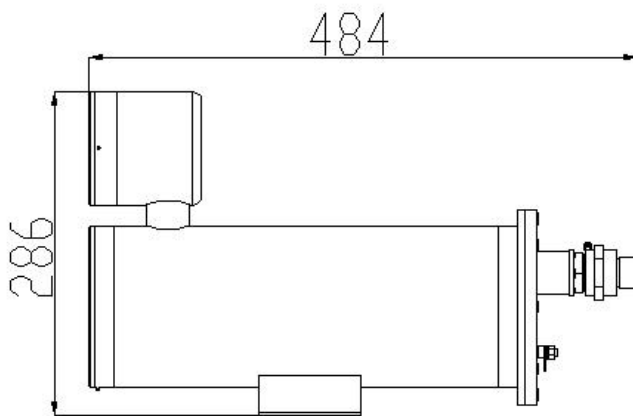

Changzhou Zuoan Electronics Co., Ltd.
Peace village, Zhenglu Town, Tianning District, Changzhou, Jiangsu, P.R. China
Web: en.zaex.com.cn zuoan818@zaex.com.cn
Tel: 0519-88962115-873 Fax: 0519-88968180

	Output: impedance 600Ω; amplitude 2V [p-p]
Alarm I/O	1/1
RS485	N/A
Built-in Mic	N/A
Built-in Speaker	N/A
WIFI	N/A
Network	1 * RJ45 10M/100M Base-TX Ethernet
Video Output	N/A
Trail cable	2m integrated cable Option 1: power+CAT Option 2: power+RS485+coaxial cable Option 3: power+CAT+audio+alarm+RS485+coaxial cable Option 4: power+CAT+audio+alarm+fiber cable
Certifications	
Certifications	ATEX, IECEx certified
Explosion proof certification	ATEX: Presafe 20 ATEX 45644X, IECEx: IECEx PRE20.0042X
ATEX Explosion proof marking	With optical fibre Models: CZ1035, CZ1035A, CZ1035B, CZ1035C, CZ1035D  II2G Ex db op is op pr IIC T6 Gb,  II2D Ex tb op is op pr IIIC T80 °C Db Without optical fibre models: CZ1035, CZ1035A, CZ1035B, CZ1035C, CZ1035D  II2G Ex db op is IIC T6 Gb  II2D Ex tb op is IIIC T80 °C Db
IECEx Explosion proof marking	Without optical fibre: Ex db op is IIC T6 Gb Ex tb op is IIIC T80° C Db With optical fibre: Ex db op is op pr IIC T6 Gb Ex tb op is op pr IIIC T80° C Db
General	
Power	DC 12V±25%, PoE (IEEE 802.3af)
	Power consumption: Max 10.5W
Cable thread hole	2pcs M25*1.5(standard) or M27*1.25
Cable	Integrated cable
Dimensions (L × W × H)	CZ1035(F), CZ1035A: 523*406*221mm, CZ1035B(F): 523*297*196mm, CZ1035C(F): 484*172*286mm, CZ1035D(F): 523*297*221mm

Dimension

CZ1035(F)

CZ1035-A(F)

CZ1035-B(F)

CZ1035-C(F)

CZ1035-D(F)

Relatives

CZ300 ATEX Ex Optical Box