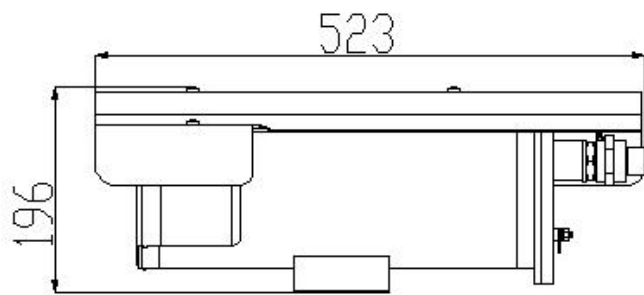

Changzhou Zuoan Electronics Co., Ltd.
Peace village, Zhenglu Town, Tianning District, Changzhou, Jiangsu, P.R. China
Web: en.zaex.com.cn zuoan818@zaex.com.cn
Tel: 0519-88962115-873 Fax: 0519-88968180

	Output: impedance 600Ω; amplitude 2V [p-p]
Alarm I/O	1/1
RS485	N/A
Built-in Mic	N/A
Built-in Speaker	N/A
WIFI	N/A
Network	1 * RJ45 10M/100M Base-TX Ethernet
Video Output	N/A
Trail cable	2m integrated cable Option 1: power+CAT Option 2: power+RS485+coaxial cable Option 3: power+CAT+audio+alarm+RS485+coaxial cable Option 4: power+CAT+audio+alarm+fiber cable
Certifications	
Certifications	ATEX, IECEx certified
Explosion proof certification	ATEX: Presafe 20 ATEX 45644X, IECEx: IECEx PRE20.0042X
ATEX Explosion proof marking	With optical fibre Models: CZ1035, CZ1035A, CZ1035B, CZ1035C, CZ1035D  II2G Ex db op is op pr IIC T6 Gb,  II2D Ex tb op is op pr IIIC T80 °C Db Without optical fibre models: CZ1035, CZ1035A, CZ1035B, CZ1035C, CZ1035D  II2G Ex db op is IIC T6 Gb  II2D Ex tb op is IIIC T80 °C Db
IECEx Explosion proof marking	Without optical fibre: Ex db op is IIC T6 Gb Ex tb op is IIIC T80° C Db With optical fibre: Ex db op is op pr IIC T6 Gb Ex tb op is op pr IIIC T80° C Db
General	
Power	DC 12V±25%, PoE (IEEE 802.3af)
	Power consumption: Max 10.5W
Cable thread hole	2pcs M25*1.5(standard) or M27*1.25
Cable	Integrated cable
Dimensions (L × W × H)	CZ1035(F), CZ1035A: 523*406*221mm, CZ1035B(F): 523*297*196mm, CZ1035C(F): 484*172*286mm, CZ1035D(F): 523*297*221mm

Dimension

CZ1035(F)

CZ1035-A(F)

CZ1035-B(F)

CZ1035-C(F)

CZ1035-D(F)

Relatives

CZ300 ATEX Ex Optical Box