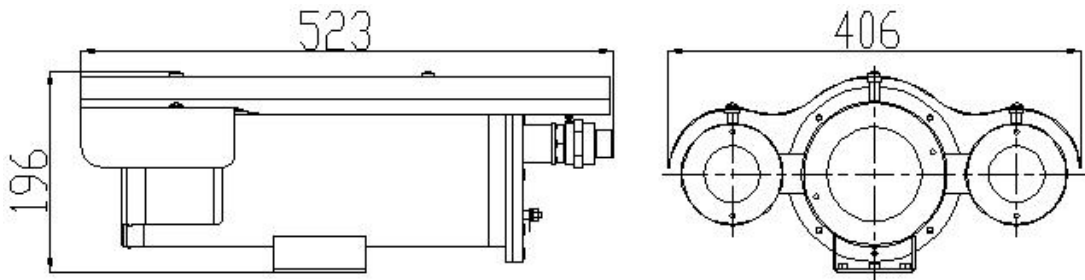

Net Weight	CZ1035:17.5Kg; CZ1035A(F):16.5Kg; CZ1035B(F):14.5Kg CZ1035C(F):13Kg; CZ1035D(F):15.5Kg; CZ1035F:17Kg
Material	Stainless steel 304/316L
Ambient Environment	-40°C ~ 60°C (-40°F ~ 140°F), Humidity: ≤95% RH (non-condensing)
Storage Environment	-30°C ~ 60°C (-22°F ~ 140°F), Humidity: ≤95% RH (non-condensing)
Surge Protection	6KV
Ingress Protection	IP68 (2m 2h)
Reset Button	N/A
Sun-shield	option
Wiper	option
Mounted Way	wall, pole, corner

Dimension

CZ1035(F)