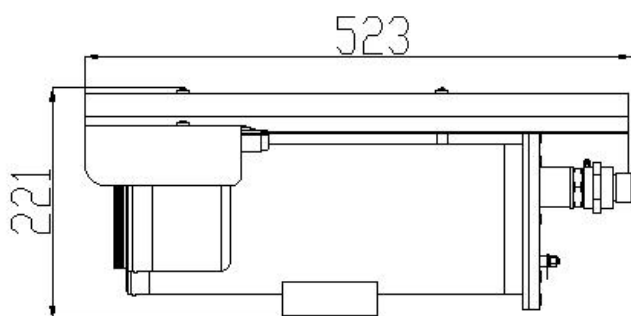

Changzhou Zuoan Electronics Co., Ltd.
Peace village, Zhenglu Town, Tianning District, Changzhou, Jiangsu, P.R. China
Web: en.zaex.com.cn zuoan818@zaex.com.cn
Tel: 0519-88962115-873 Fax: 0519-88968180

	Output: impedance 600Ω; amplitude 2V [p-p]
Alarm I/O	1/1
RS485	N/A
Built-in Mic	N/A
Built-in Speaker	N/A
WIFI	N/A
Network	1 * RJ45 10M/100M Base-TX Ethernet
Video Output	N/A
Trail cable	2m integrated cable Option 1: power+CAT Option 2: power+RS485+coaxial cable Option 3: power+CAT+audio+alarm+RS485+coaxial cable Option 4: power+CAT+audio+alarm+fiber cable
Certifications	
Certifications	ATEX, IECEx certified
Explosion proof certification	ATEX: Presafe 20 ATEX 45644X, IECEx: IECEx PRE20.0042X
ATEX Explosion proof marking	With optical fibre Models: CZ1035, CZ1035A, CZ1035B, CZ1035C, CZ1035D  II2G Ex db op is op pr IIC T6 Gb,  II2D Ex tb op is op pr IIIC T80 °C Db Without optical fibre models: CZ1035, CZ1035A, CZ1035B, CZ1035C, CZ1035D  II2G Ex db op is IIC T6 Gb  II2D Ex tb op is IIIC T80 °C Db
IECEx Explosion proof marking	Without optical fibre: Ex db op is IIC T6 Gb Ex tb op is IIIC T80° C Db With optical fibre: Ex db op is op pr IIC T6 Gb Ex tb op is op pr IIIC T80° C Db
General	
Power	DC 12V±25%, PoE (IEEE 802.3af)
	Power consumption: Max 10.5W
Cable thread hole	2pcs M25*1.5(standard) or M27*1.25
Cable	Integrated cable
Dimensions (L × W × H)	CZ1035(F), CZ1035A: 523*406*221mm, CZ1035B(F): 523*297*196mm, CZ1035C(F): 484*172*286mm, CZ1035D(F): 523*297*221mm

Dimension

CZ1035(F)

CZ1035-A(F)

CZ1035-B(F)

CZ1035-C(F)

CZ1035-D(F)

Relatives

CZ300 ATEX Ex Optical Box