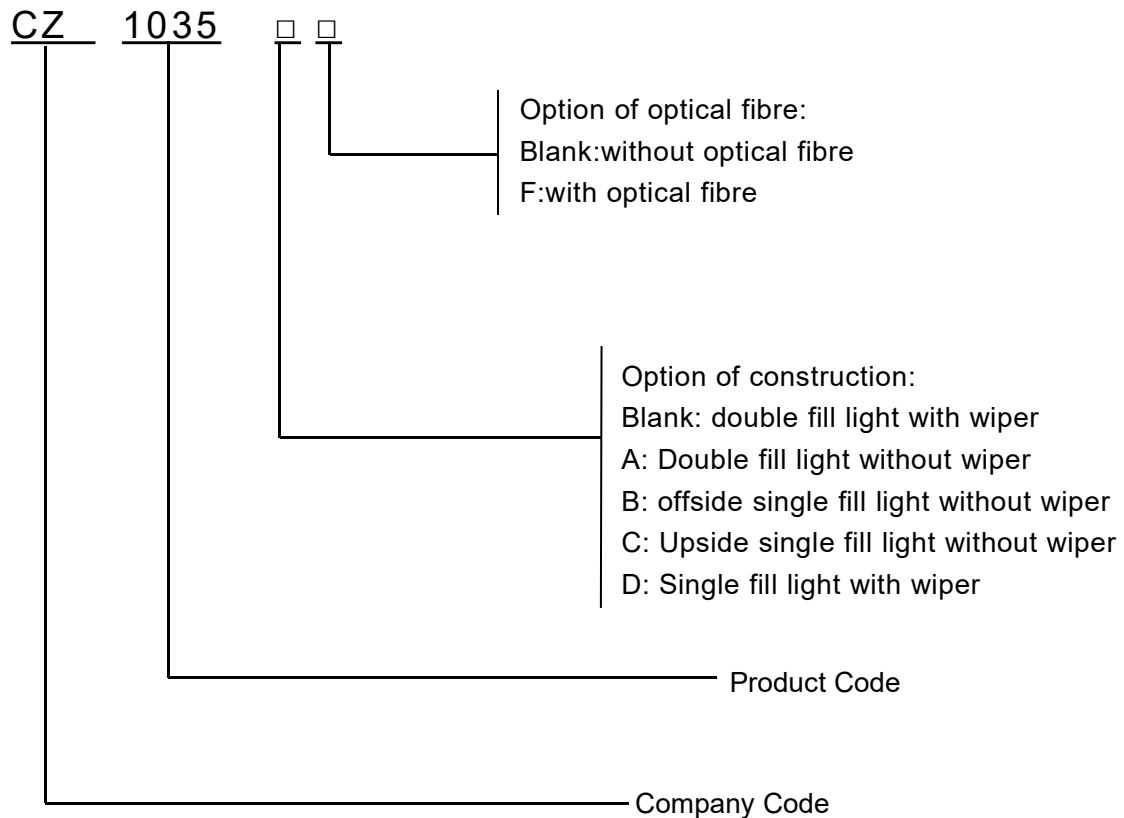

CZ1035□□ EXPLOSION PROOF FIXED CAMERA

Models: CZ1035, CZ1035A, CZ1035B, CZ1035C, CZ1035D, CZ1035F, CZ1035AF, CZ1035BF, CZ1035CF, CZ1035DF.

Specification:

Camera	
Sensor	1/2.8", 8.0megapixel, progressive scan, CMOS
Minimum Illumination	Color: 0.0025 lux (F1.6, AGC ON) 0 lux with IR on
Day/Night	IR-cut filter with auto switch (ICR)
Shutter	Auto/Manual, 1 ~ 1/100000s
WDR	120dB
S/N	>56 dB
Lens	
Lens	2.8 ~ 12mm, AF automatic focusing and motorized zoom lens
Iris	Fixed

Changzhou Zuoan Electronics Co., Ltd.
Peace village, Zhenglu Town, Tianning District, Changzhou, Jiangsu, P.R. China
Web: en.zaex.com.cn   zuoan818@zaex.com.cn
Tel: 0519-88962115-873   Fax: 0519-88968180