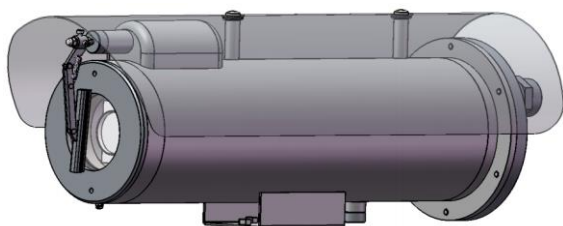

CZ100-□□□ EXPLOSION PROOF FIXED CAMERA

Models: CZ100-A, CZ100-B, CZ100-C, CZ100-D, CZ100-AF, CZ100-BF, CZ100-CF, CZ100-DF, CZ100-AS, CZ100-BS, CZ100-CS, CZ100-DS, CZ100-AFS, CZ100-BFS, CZ100-CFS, CZ100-DFS

CZ100-B/C(F)

Changzhou Zuoan Electronics Co., Ltd.
Peace village, Zhenglu Town, Tianning District, Changzhou, Jiangsu, P.R. China
Web: en.zaex.com.cn zuoan818@zaex.com.cn
Tel: 0519-88962115-873 Fax: 0519-88968180