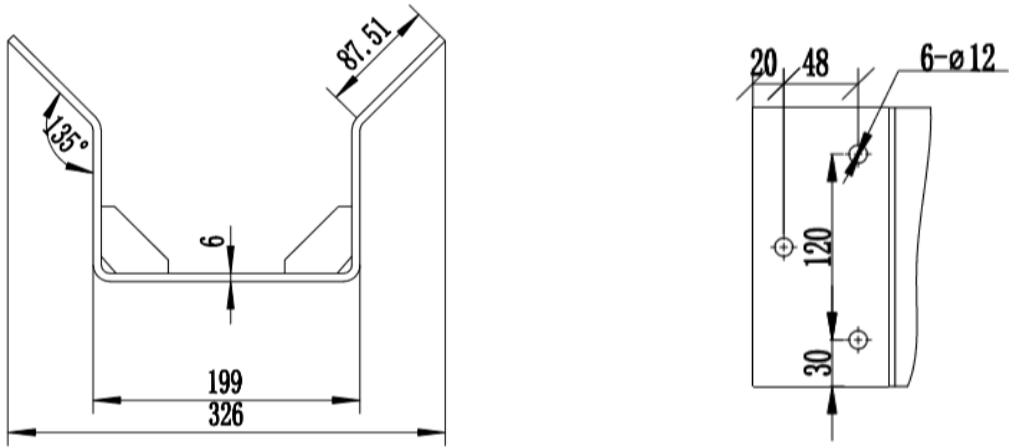

Web: en.zaex.com.cn zuoan818@zaex.com.cn

Tel: 0519-88962115-873 Fax: 0519-88968180

Drawings

General type ZAZ100B Wall bracket

ZAZ100W Mount adapter

ZAZ100C corner bracket

ZAZ100-PMB pole mounted bracket