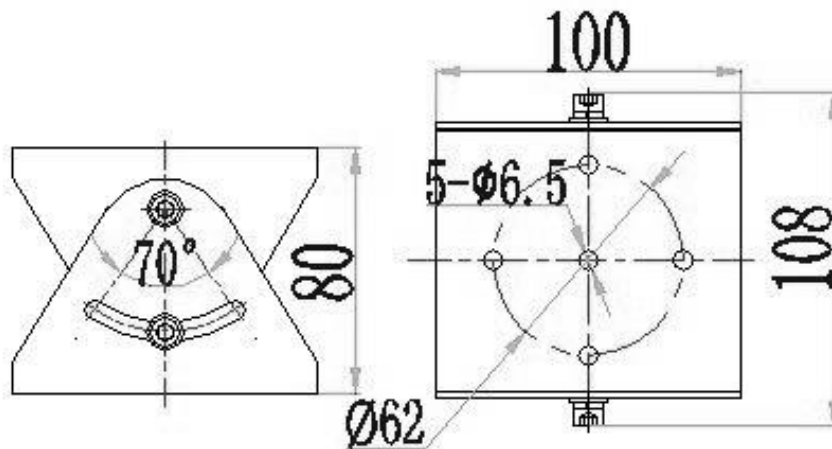

ZAZ100B Wall bracket with mount adapter

General

Material	Stainless steel 304 or 316L	
Max Loading	20kg	
Gross Weight	2.5kg	

Corner bracket & Pole mount adapter

ZAZ100-C corner bracket

ZAZ100-PMB Pole mount adapter

General

Material	Stainless steel 304 or 316L	
Max Loading	100kg	
Gross Weight	6kg (ZAZ100-C)	7.1kg (ZAZ100-PMB)

Changzhou Zuoan Electronics Co., Ltd.

Peace village, Zhenglu Town, Tianning District, Changzhou, Jiangsu, P.R. China

Web: en.zaex.com.cn zuoan818@zaex.com.cn

Tel: 0519-88962115-873 Fax: 0519-88968180

Drawings

General type ZAZ100B Wall bracket

ZAZ100W Mount adapter

ZAZ100C corner bracket

ZAZ100-PMB pole mounted bracket