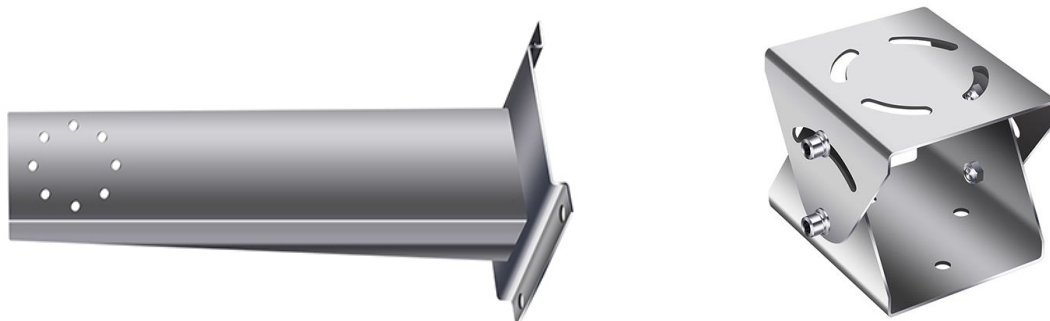

CZ100-A/D(F)

CZ100-B/C(F)

Application

CZ100-□□□ is a ZUOAN designed classic explosion-proof camera, which can load various camera. The explosion proof camera can apply for Zone 1 and Zone 2 hazardous areas that explosive mixture of group IIA, IIB, IIC, T1~T6 gases, vapors and air may exist, Zone 21 and Zone 22 hazardous areas that explosive dust may exist. It's applicable for refining and chemical industry, oil extraction, gas production, fireworks production, grain production and storage, petrol station and so on.

ZAZ100B Wall bracket with mount adapter

General

Material	Stainless steel 304 or 316L	
Max Loading	20kg	
Gross Weight	2.5kg	

Corner bracket & Pole mount adapter

ZAZ100-C corner bracket

ZAZ100-PMB Pole mount adapter