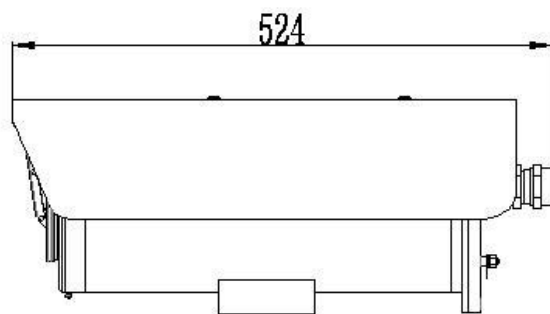

General

Model	CZ100-A/D(F)	CZ100-B/C(F)
Sun-shield	Yes	Yes
Wiper	Yes	No
Overall dimension	524*179*215mm	524*179*208mm
Net Weight	14kg	12.5kg

Changzhou Zuoan Electronics Co., Ltd.

Peace village, Zhenglu Town, Tianning District, Changzhou, Jiangsu, P.R. China

Web: en.zaex.com.cn zuoan818@zaex.com.cn

Tel: 0519-88962115-873 Fax: 0519-88968180

Dimension

CZ100-A/D(F)

CZ100-B/C(F)

Relatives

CZ300 ATEX Ex Optical Box

ZAEX02 ATEX Ex glands