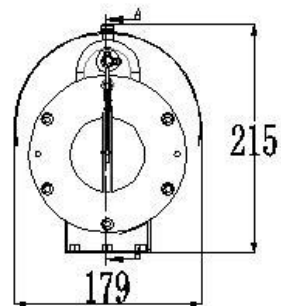

General

Model	CZ100-A/D(F)	CZ100-B/C(F)
Sun-shield	Yes	Yes
Wiper	Yes	No
Overall dimension	524*179*215mm	524*179*208mm
Net Weight	14kg	12.5kg

Changzhou Zuoan Electronics Co., Ltd.

Peace village, Zhenglu Town, Tianning District, Changzhou, Jiangsu, P.R. China

Web: en.zaex.com.cn zuoan818@zaex.com.cn

Tel: 0519-88962115-873 Fax: 0519-88968180

Dimension

CZ100-A/D(F)

CZ100-B/C(F)

Relatives

CZ300 ATEX Ex Optical Box

ZAEX02 ATEX Ex glands