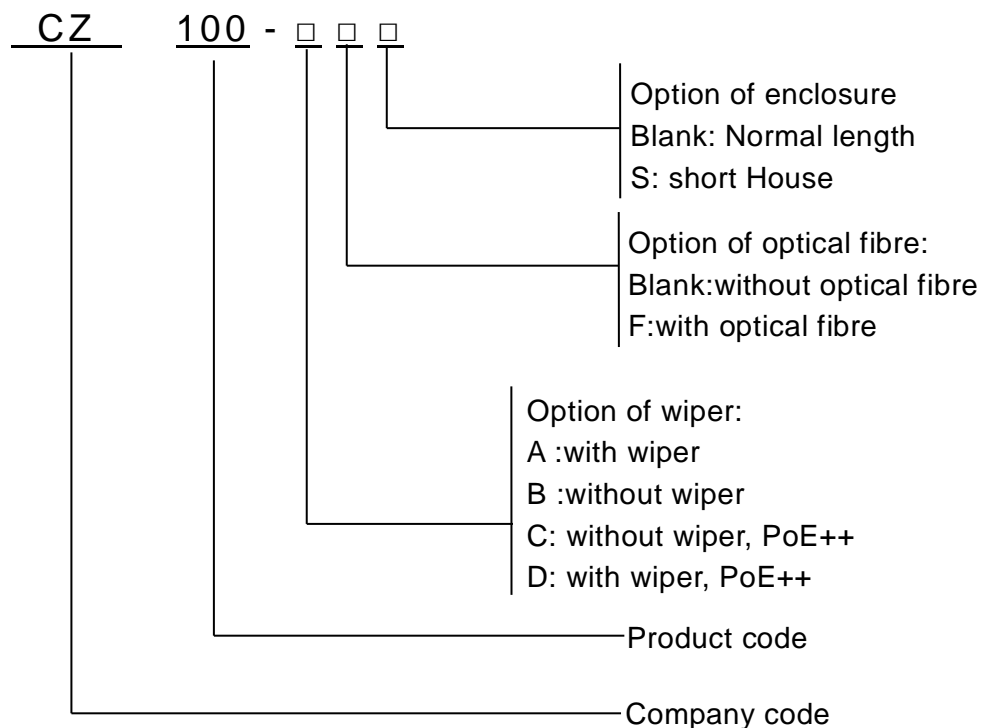

CZ100-□□□ EXPLOSION PROOF FIXED CAMERA

Models: CZ100-A, CZ100-B, CZ100-C, CZ100-D, CZ100-AF, CZ100-BF, CZ100-CF, CZ100-DF, CZ100-AS, CZ100-BS, CZ100-CS, CZ100-DS, CZ100-AFS, CZ100-BFS, CZ100-CFS, CZ100-DFS