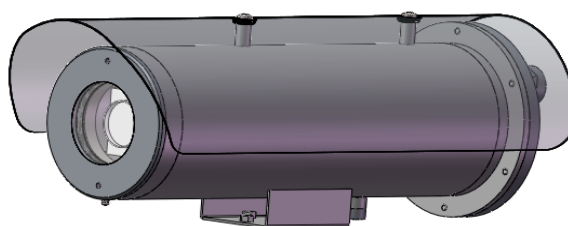

CZ100-B/C(F)

Changzhou Zuoan Electronics Co., Ltd.
Peace village, Zhenglu Town, Tianning District, Changzhou, Jiangsu, P.R. China
Web: en.zaex.com.cn zuoan818@zaex.com.cn
Tel: 0519-88962115-873 Fax: 0519-88968180