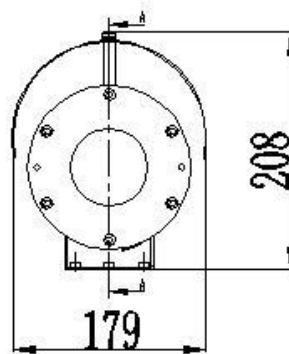

General

Model	CZ100-A/D(F)	CZ100-B/C(F)
Sun-shield	Yes	Yes
Wiper	Yes	No
Overall dimension	524*179*215mm	524*179*208mm
Net Weight	14kg	12.5kg

Changzhou Zuoan Electronics Co., Ltd.

Peace village, Zhenglu Town, Tianning District, Changzhou, Jiangsu, P.R. China

Web: en.zaex.com.cn zuoan818@zaex.com.cn

Tel: 0519-88962115-873 Fax: 0519-88968180

Dimension

CZ100-A/D(F)

CZ100-B/C(F)

Relatives

CZ300 ATEX Ex Optical Box

ZAEX02 ATEX Ex glands

ZAZ100B Wall bracket with mount adapter

General

Material	Stainless steel 304 or 316L	
Max Loading	20kg	
Gross Weight	2.5kg	

Corner bracket & Pole mount adapter

ZAZ100-C corner bracket

ZAZ100-PMB Pole mount adapter