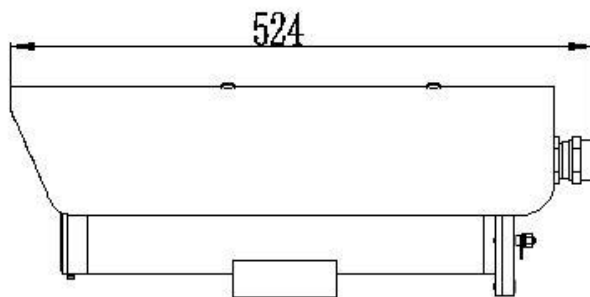

General

Model	CZ100-A/D(F)	CZ100-B/C(F)
Sun-shield	Yes	Yes
Wiper	Yes	No
Overall dimension	524*179*215mm	524*179*208mm
Net Weight	14kg	12.5kg

Changzhou Zuoan Electronics Co., Ltd.

Peace village, Zhenglu Town, Tianning District, Changzhou, Jiangsu, P.R. China

Web: en.zaex.com.cn zuoan818@zaex.com.cn

Tel: 0519-88962115-873 Fax: 0519-88968180

Dimension

CZ100-A/D(F)

CZ100-B/C(F)

Relatives

CZ300 ATEX Ex Optical Box

ZAEX02 ATEX Ex glands

ZAZ100B Wall bracket with mount adapter

General

Material	Stainless steel 304 or 316L	
Max Loading	20kg	
Gross Weight	2.5kg	

Corner bracket & Pole mount adapter

ZAZ100-C corner bracket

ZAZ100-PMB Pole mount adapter