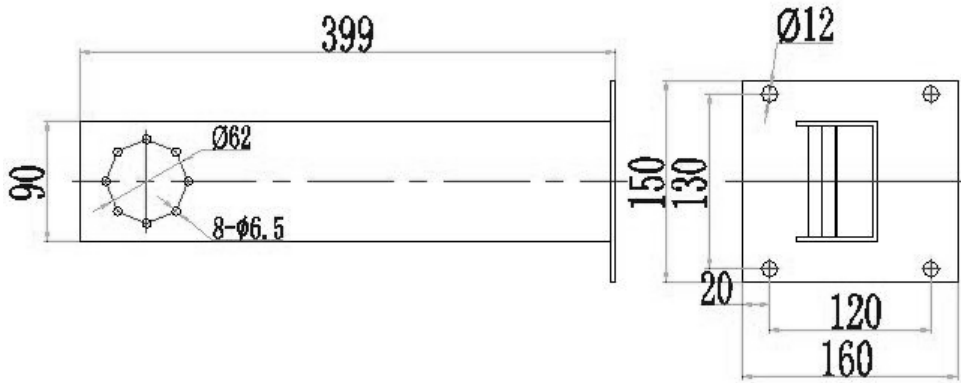

Drawings

General type ZAZ100B Wall bracket