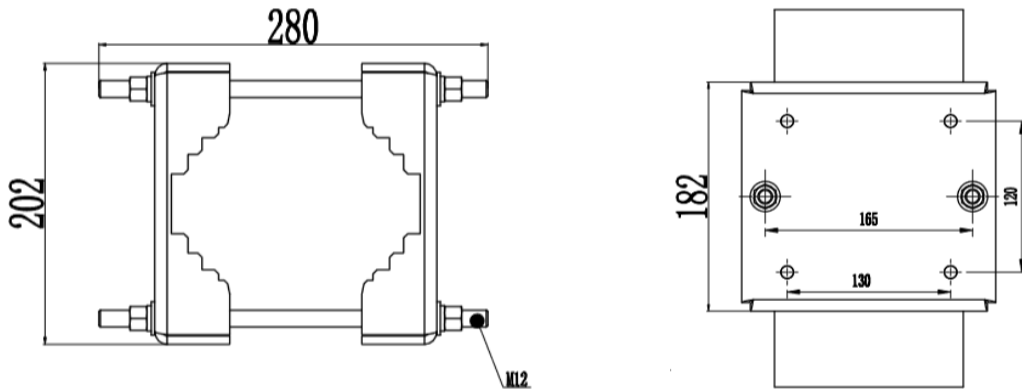

Web: en.zaex.com.cn zuoan818@zaex.com.cn

Tel: 0519-88962115-873 Fax: 0519-88968180

Drawings

General type ZAZ100B Wall bracket

ZAZ100W Mount adapter

ZAZ100C corner bracket

ZAZ100-PMB pole mounted bracket