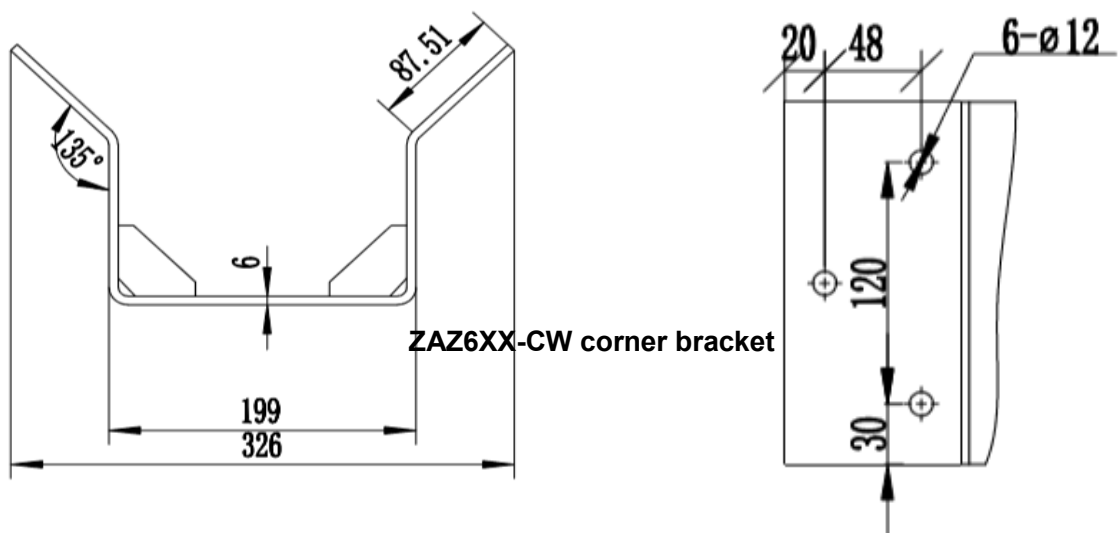

Dimension

Changzhou Zuoan Electronics Co., Ltd.

Peace village, Zhenglu Town, Tianning District, Changzhou, Jiangsu, P.R. China

Web: en.zaex.com.cn   zuonan818@zaex.com.cn

Tel: 0519-88962115-873   Fax: 0519-88968180