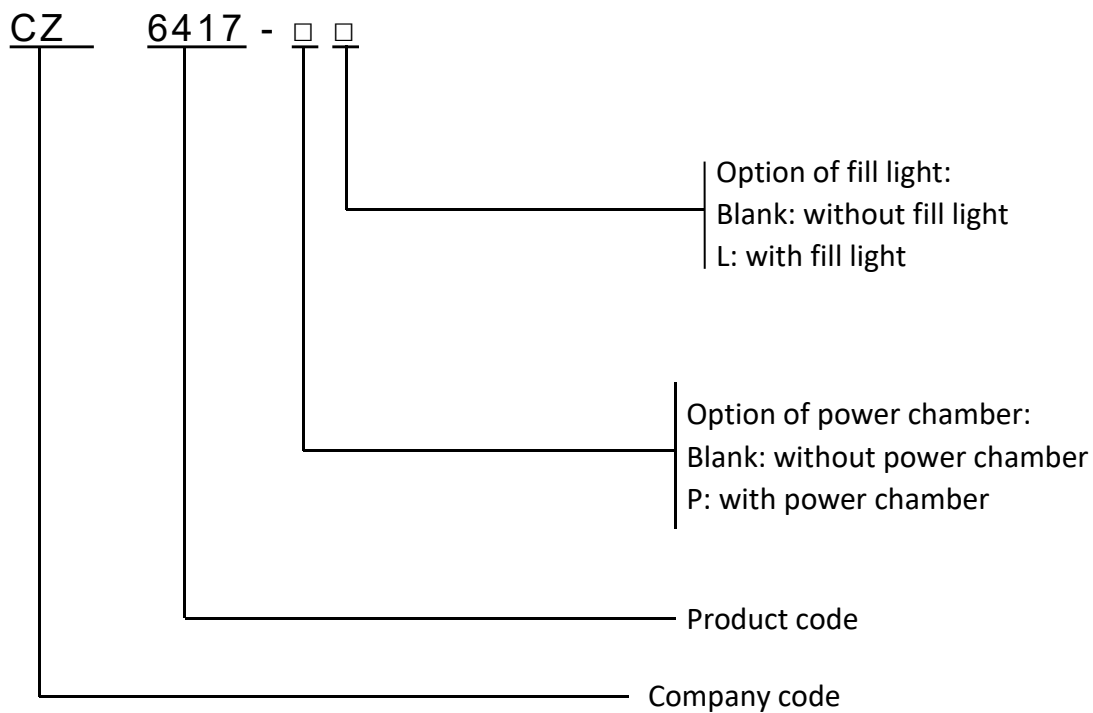

CZ6417 Series 5MP 360° Panoramic Explosion Proof Fisheye Fixed Dome Camera with Light

Description:

The ATEX & IECEx certified CZ6417 series are ZUOAN designed classic explosion-proof fisheye camera, which can load various camera. The explosion proof camera can apply for Zone 1 and Zone 2 hazardous areas that explosive mixture of group IIA, IIB, IIC, T1~T6 gases, vapors and air may exist, Zone 21 and Zone 22 hazardous areas that explosive dust may exist. It's applicable for refining and chemical industry, oil extraction, gas production, fireworks production, grain production and storage, petrol station and so on.

Main Features:

- ATEX, IECEx certified
- Application: gas zone 1, zone 2; dust zone 21, 22.
- Ex d II CT6 Gb/ Ex tD A21 IP68 T80°C
- Ultra-wide angle lens, 360° panoramic image,
- Stainless steel 304 or 316L
- Optional electropolished or corrosion resistant paint finish
- Enclosure Protection: IP68
- 1/2.8", progressive scan, CMOS
- 5MP, Max. 2592*1944 resolution
- Fisheye, panoramic and PTZ view
- Smart IR, up to 10m IR distance
- 2D/3D DNR, ROI, ONVIF Conformance
- Ultra265, H.265, H.264, MJPEG
- DC12V,PoE.Wide voltage range of $\pm 25\%$

CZ6417-□□□ EXPLOSION PROOF FIXED CAMERA

Specification:

Camera					
Image sensor	1/2.8", 5.0-megapixel, progressive scan, CMOS				
Lens	1.4mm@F2.0				
DORI Distance	Lens (mm)	Detect (m)	Observe (m)	Recognize (m)	Identify (m)
	1.4	31.5	12.6	6.3	3.2
Angle of View	360°				
Shutter	Auto/Manual, shutter time: 1 ~ 1/100000s				
Minimum Illumination	Colour: 0.01Lux (F2.0, AGC ON) 0Lux with IR				
Day / Night	IR-cut filter for day & night function				
S/N Ratio	>55dB				
IR Range	Up to 10m (33ft)				
Defog	Digital Defog				
WDR	120dB				
Video					
Compression	Ultra265, H.265, H.264, MJPEG				
H.264 code profile	Baseline profile, Main Profile, High Profile				
Fisheye Frame Rate	Main Stream: 5MP (2592*1944), Max 30fps; Sub Stream: 1080P (1920*1080), Max 25fps;				