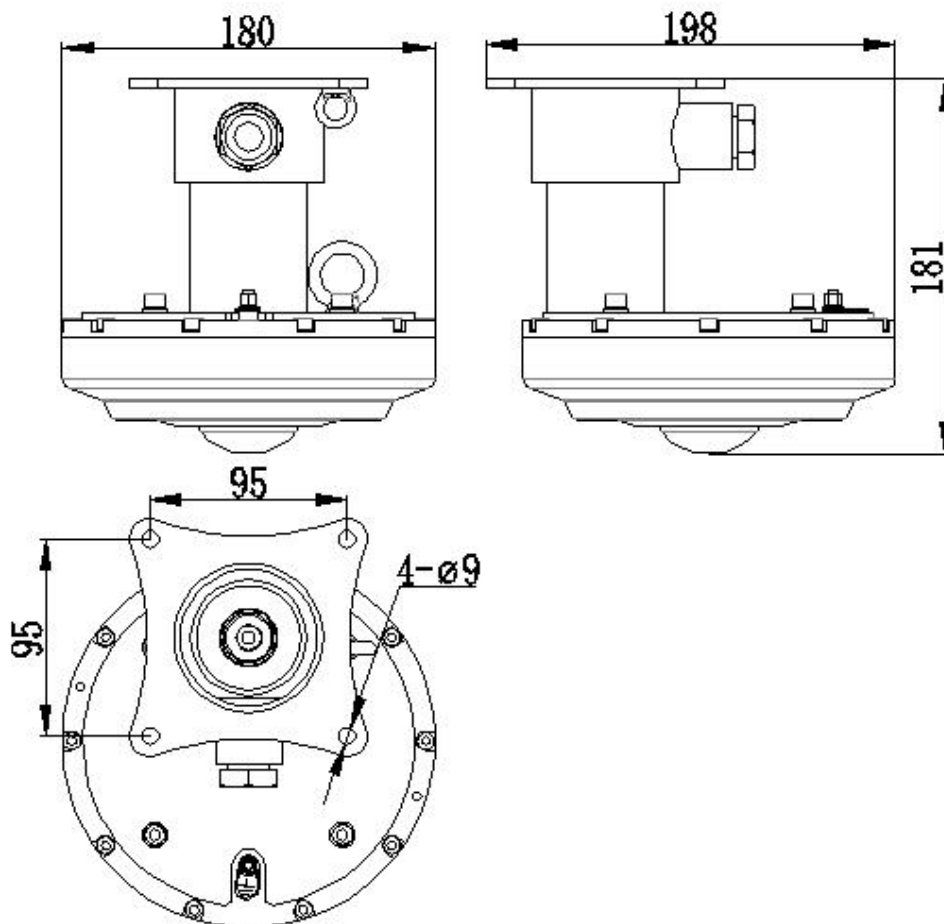

With Ceiling Bracket (CZ6417-D)

Changzhou Zu'an Electronics Co., Ltd.
Peace village, Zhenglu Town, Tianning District, Changzhou, Jiangsu, P.R. China
Web: en.zaex.com.cn
zuoan818@zaex.com.cn
Tel: 0519-88962115-873 Fax: 0519-88968180