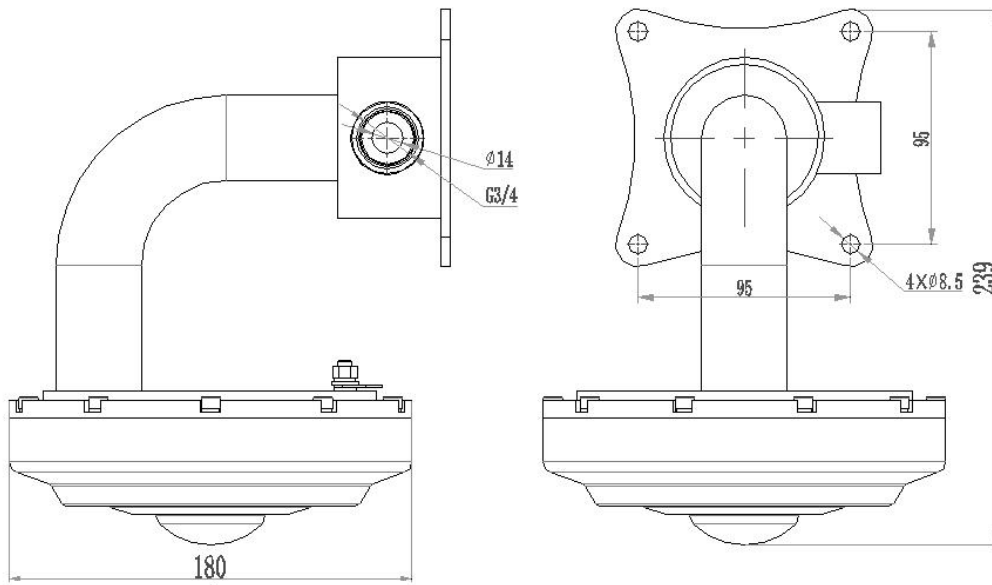

Drawings

With Wall Bracket (CZ6417-B)